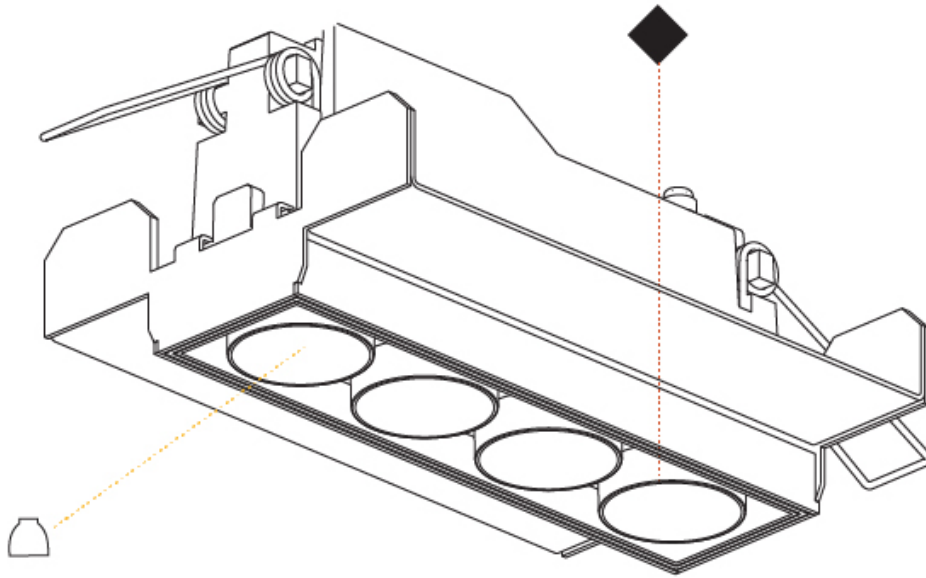

MAGIQ 4 CELL KORONA TRIMLESS

A35133-

PROJECT	_____
TYPE	_____
SPECIFIER	_____
QUANTITY	_____
DATE	_____

A